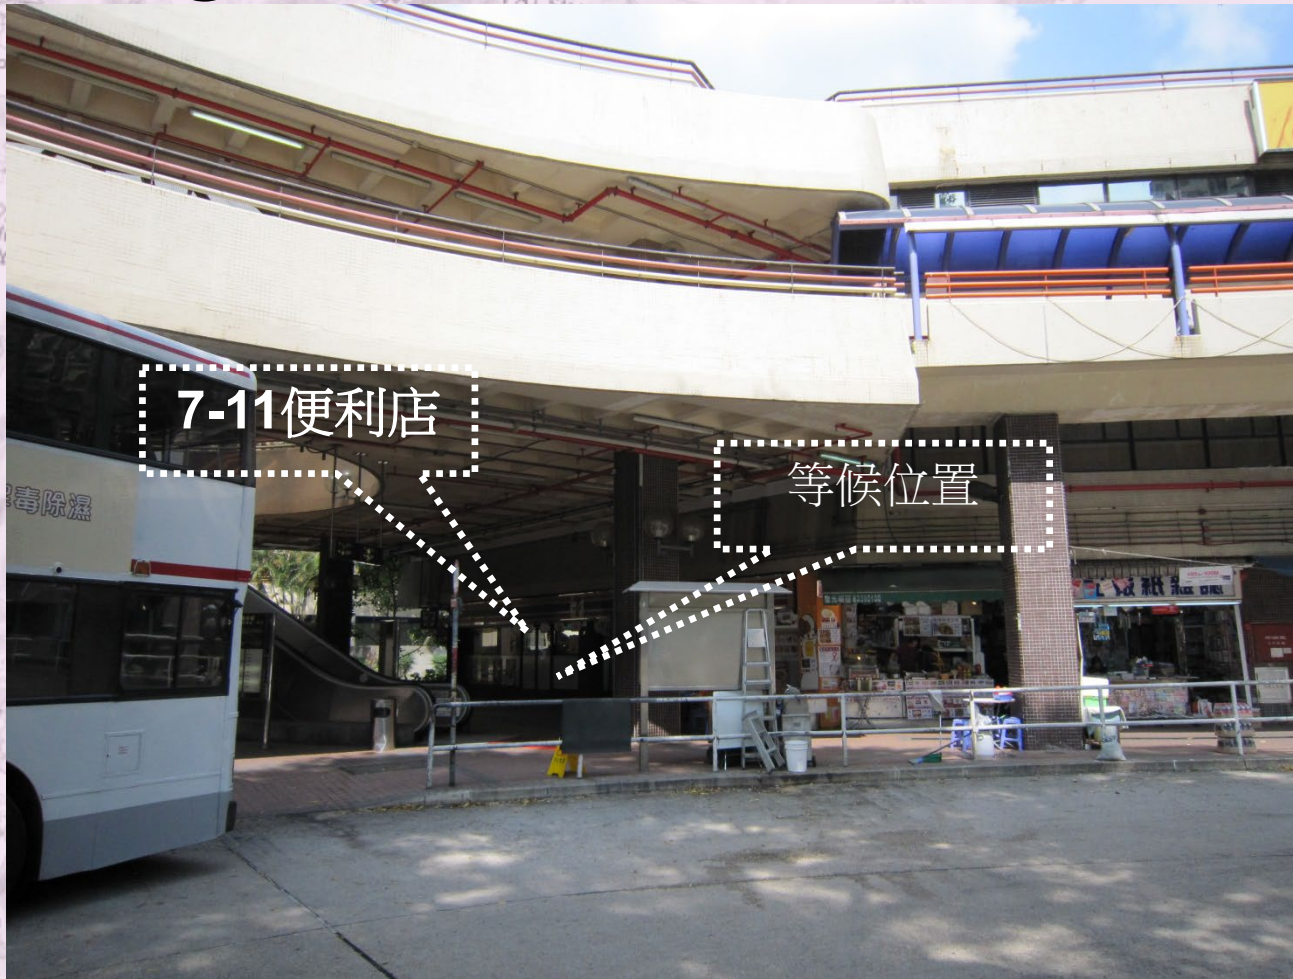

## 巴士路線 II Bus route II

沙田大圍

Shatin Tai Wai

颱風巴士車站位置圖

Photos for Typhoon  
Bus Stops Location

Last updated on Jan 2026

Hospital Authority  
New Territories East Cluster

Quality Effective Health Care

# 沙田慈氏護養院 Cheshire Home Shatin

等候位置

Hospital Authority  
New Territories East Cluster

Quality Effective Health Care

# 顯徑邨(巴士總站近7-11便利店) Hin Keng Estate (Bus Terminus near 7-eleven)

7-11便利店

等候位置

Hospital Authority  
New Territories East Cluster

Quality Effective Health Care

# 美林邨(的士站旁) Mei Lam Estate (Near Taxi Stand)

Hospital Authority  
New Territories East Cluster

Quality Effective Health Care